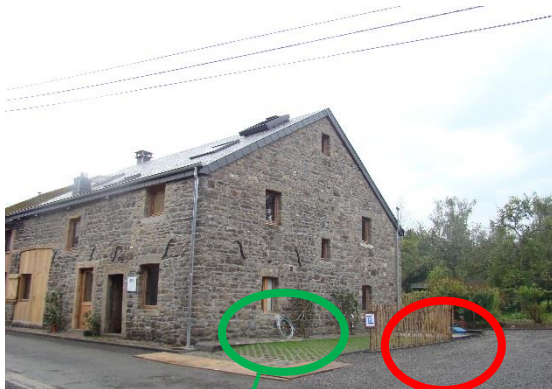

Parking

RESPECT

Respecteer alstublieft het dorp en onze buren! Beperk je snelheid en **parkeer niet voor hun huizen**. Parkeer naast het gebouw op de voorzien parking om te laden of te lossen, **NIET in de straat staan voor laden & lossen ook niet voor enkele minute!** Onze buren respecteren ons, wij respecteren hen.

***

S'il vous plaît respectez le village et nos voisins! Limitez votre vitesse et **ne vous garez pas devant leur maison**. Garez-vous à côté du bâtiment sur le parking prévu pour charger/ décharger, **NE PAS charger/ décharger dans la rue, même pas pour quelques minutes!** Nos voisins nous respectent, nous les respectons.

P Max. 2 auto's